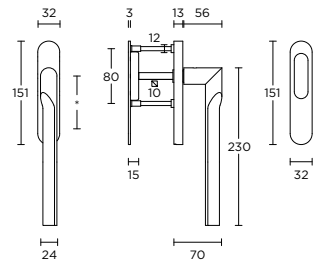

1 5
7 10
16

formani.com/R014

more options available:
pricelist or formani.com/O01R

- 1 satin stainless steel
- 5 PVD satin black
- 7 bronze
- 10 PVD satin gold
- 16 PVD light bronze

GL231

formani.com/R015

single solid internal lift-up sliding door handle with external flush pull