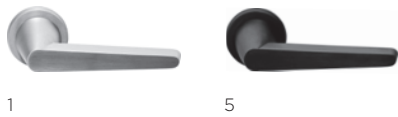

CONE

by Osiris Hertman

A conical shape

reddot award 2021
winner

A conical shape

The CONE collection by Osiris Hertman, inspired by the handle on a safe, is characterized by its elegance and timeless aesthetic. The neck of the door handle is tapered, resulting in its characteristic conical shape. The rose-less design also creates the allusion of a floating door handle. The door handle is manufactured as one piece, making it a technical masterpiece, especially with the extremely high-standard finish applied. The seamless design imbues a space with a sense of tranquillity while substantially enhancing the overall aesthetics.

Santpoort-Zuid, the Netherlands

CONE reference: Private residence
Interior design: Osiris Hertman
Photography: Jurrit van der Waal
Product: CONE OH100 satin stainless steel

OH100

1

5

formani.com/G001

solid sprung or unsprung lever handle on concealed rose

massieve deurkruk geveerd of ongeveerd op verborgen rozet

- OHN54
- OHY54
- OHB54
- OHWC54

OH101

1

5

formani.com/G002

solid sprung or unsprung lever handle on rose with metal sub-rose

massieve deurkruk geveerd of ongeveerd op rozet met metalen onderconstructie