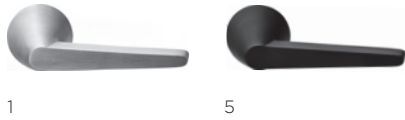

CONE

by Osiris Hertman

A conical shape

reddot award 2021
winner

A conical shape

The CONE collection by Osiris Hertman, inspired by the handle on a safe, is characterized by its elegance and timeless aesthetic. The neck of the door handle is tapered, resulting in its characteristic conical shape. The rose-less design also creates the allusion of a floating door handle. The door handle is manufactured as one piece, making it a technical masterpiece, especially with the extremely high-standard finish applied. The seamless design imbues a space with a sense of tranquillity while substantially enhancing the overall aesthetics.

Accessoires

Meubelknoppen	310
---------------	-----

CONE OH100
PVD satin black

CONE / 300

CONE OH100
satin stainless steel

Santpoort-Zuid, the Netherlands

CONE reference: Office Osiris Hertman Studio
Interior design: Osiris Hertman
Photography: Jurrit van der Waal
Product: CONE OH100 PVD satin black

Santpoort-Zuid, the Netherlands

CONE reference: Private residence
Interior design: Osiris Hertman
Photography: Jurrit van der Waal
Product: CONE OH100 satin stainless steel

OH100

1

5

formani.com/G001

solid sprung or unsprung lever handle on concealed rose