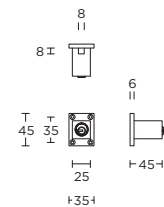

more options available: pricelist or formani.com/003B

E-LOCK8

formani.com/B014

lock for espagnolette rod 8mm

slot ten behoeve van espagnoletstang 8mm

1 satin stainless steel

21 oak wood

22 oak wood black