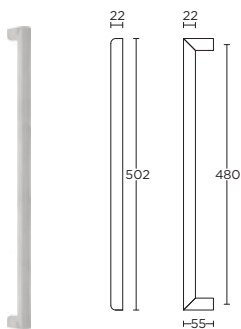

massieve greep tbv houten, glazen of aluminium deuren doorgaande, niet-doorgaande of paarsgewijze bevestiging

formani.com/B016

PB423

solid pull handle for timber, glass or aluminium doors
bolt through, concealed or back to back fixings