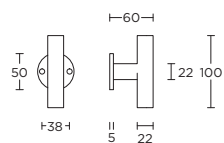

PBT23V/50

solid front door knob fixed on rose

massieve voordeurknop vast op rozet

formani.com/B015

PB422

solid pull handle for timber, glass or aluminium doors
bolt through, concealed or back to back fixings

massieve greep tbv houten, glazen of aluminium deuren doorgaande, niet-doorgaande of paarsgewijze bevestiging