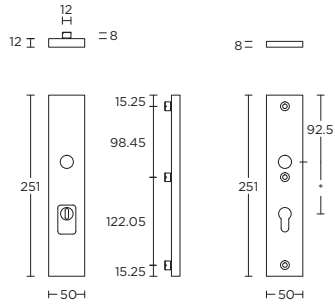

*afstand opgeven bij bestelling

more options available:
pricelist or formani.com/004B

LSQSM-50KT

formani.com/B020

1

solid security plates to suit lever handles
with cylinder protection cover

*state distance on order