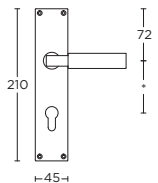

- 12 satin nickel
- 14 bright nickel
- 15 brass unlacquered
- 24 ebony wood

1930MP

14/24
formani.com/P010

1930MP5FC

1930MPN*

1930MPY*

1930MPWC*

solid unsprung lever handle on plate