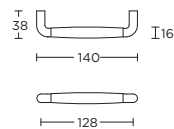

solid cabinet handle

massieve meubelgreep

MG1932/96

formani.com/P111

solid cabinet handle

massieve meubelgreep

MG1932/128

formani.com/P112