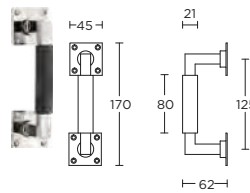

formani.com/P095

solid pull handle for timber doors

massieve greep tbv houten deuren

MG1930B

formani.com/P096

solid pull handle for timber doors

massieve greep tbv houten deuren

4 satin black