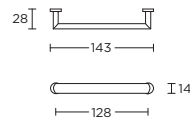

brass unlacquered

ebony wood

MG1929/96

formani.com/P109

solid cabinet handle

massieve meubelgreep

MG1929/128

formani.com/P110