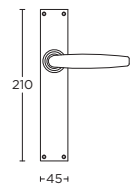

1938GP

1938GPSFC

12 14

solid sprung lever handle attached to plate

*state distance on order

massieve deurkruk vast-draaibaar geveerd op schild

*afstand opgeven bij bestelling

more options available:
pricelist or formani.com/001P

1948GRL

12 14

15

solid sprung lever handle attached to rose
also available on plate on request

massieve deurkruk vast-draaibaar geveerd op rozet op verzoek ook op schild leverbaar

formani.com/P023

MSN38

MSY50

MRLMWC

1952GRR50

12 24

14 24

solid sprung lever handle attached to rose
also available on plate on request

massieve deurkruk vast-draaibaar geveerd op rozet op verzoek ook op schild leverbaar

formani.com/P024

MSN50

MSY50

GRR-VBWC