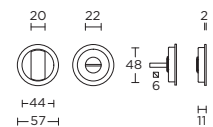

formani.com/P102

set of flush pulls for
glue fixing including
spindle (lock not
included)

set inbouwkommen
te verlijmen inclusief
stift (exclusief slot)