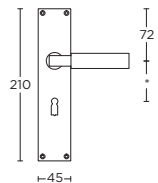

- 12 satin nickel
- 14 bright nickel
- 15 brass unlacquered
- 24 ebony wood

1930MP

14/24
formani.com/P010

1930MP5FC

1930MPN*

1930MPY*

1930MPWC*

solid unsprung lever handle on plate