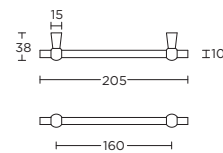

formani.com/P108

solid cabinet handle

massieve meubelgreep

satin black

satin nickel

bright nickel

brass unlacquered

ebony wood