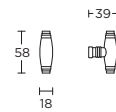

formani.com/P121

1934M

solid cabinet knob

massieve
meubelknop