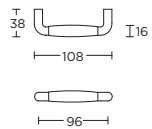

solid cabinet handle

massieve meubelgreep

MG1932/96

formani.com/P111