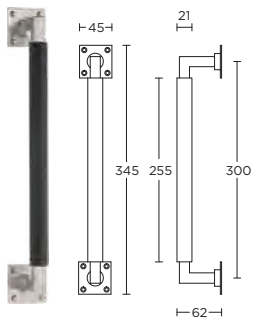

formani.com/P093

solid pull handle for timber doors

massieve greep tbv houten deuren

MG1929

formani.com/P094

solid pull handle for timber doors

massieve greep tbv houten deuren

MG1930A