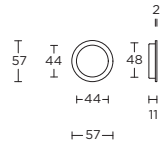

LB57

flush pull for glue fixing

inbouwkom te verlijmen

formani.com/P103

LB29

fingertip edge fixing for glue fixing

fingertip kopse kant deur te verlijmen