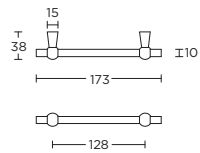

formani.com/P105

MG1910/96

formani.com/P106

solid cabinet handle

massieve meubelgreep

MG1910/128

formani.com/P107

solid cabinet handle