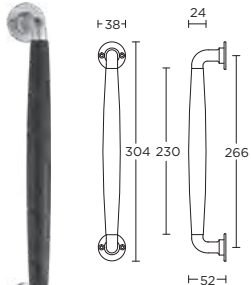

MG1932A

formani.com/P097

solid pull handle
for timber doors

massieve greep
tbv houten
deuren