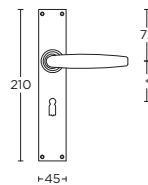

1938GP

1938GPN*

12 14

solid sprung lever handle attached to plate

*state distance on order

massieve deurkruk vast-draaibaar geveerd op schild

*afstand opgeven bij bestelling

more options available:
pricelist or formani.com/001P

1948GRL

12 14

15

solid sprung lever handle attached to rose
also available on plate on request

massieve deurkruk vast-draaibaar geveerd op rozet op verzoek ook op schild leverbaar

formani.com/P023

MSN38

MSY50

MRLMWC

1952GRR50

12 24

14 24

solid sprung lever handle attached to rose
also available on plate on request

massieve deurkruk vast-draaibaar geveerd op rozet op verzoek ook op schild leverbaar

formani.com/P024

MSN50

MSY50

GRR-VBWC