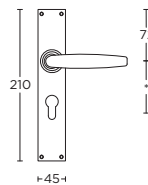

1938GP

1938GPY*

12 14

solid sprung lever handle attached to plate

*state distance on order

massieve deurkruk vast-draaibaar geveerd op schild

*afstand opgeven bij bestelling

more options available:
pricelist or formani.com/001P

1948GRL

12 14

15

solid sprung lever handle attached to rose
also available on plate on request

massieve deurkruk vast-draaibaar geveerd op rozet op verzoek ook op schild leverbaar

formani.com/P023

MSN38

MSY50

MRLMWC

1952GRR50

12 24

14 24

solid sprung lever handle attached to rose
also available on plate on request

massieve deurkruk vast-draaibaar geveerd op rozet op verzoek ook op schild leverbaar

formani.com/P024

MSN50

MSY50

GRR-VBWC