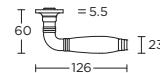

solid sprung lever handle attached to rose
also available on plate on request

massieve deurkruk vast-draaibaar
geveerd op rozet
op verzoek ook op schild leverbaar

MSNK37

MSYK37

MRK37MWC