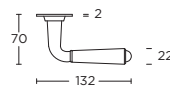

MSN50

MSY50

GRR-VBWC