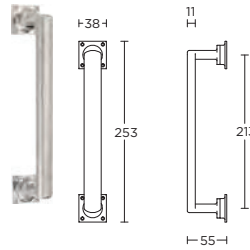

formani.com/P093

solid pull handle for timber doors

massieve greep tbv houten deuren

MG1929

formani.com/P094

solid pull handle for timber doors

massieve greep tbv houten deuren

MG1930A