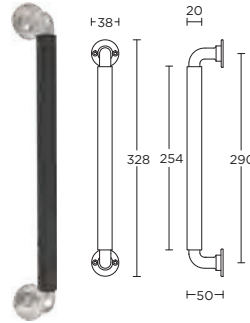

formani.com/P091

solid pull handle for timber doors

massieve greep tbv houten deuren

MG1923A

formani.com/P092

solid pull handle for timber doors

massieve greep tbv houten deuren

MG1923B