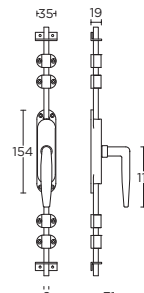

more options available:
pricelist or formani.com/003P