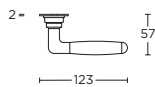

1932GPOSFC