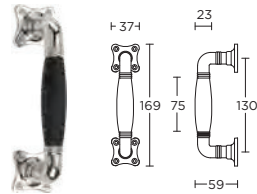

MG1932A

formani.com/P097

solid pull handle
for timber doors

massieve greep
tbv houten
deuren

MG1932B

formani.com/P098

solid pull handle
for timber doors

massieve greep
tbv houten
deuren

MG1932C

formani.com/P099

solid pull handle
for timber doors

massieve greep
tbv houten
deuren

MG1934C

formani.com/P100

solid pull handle
for timber doors

massieve greep
tbv houten
deuren

MG1938

formani.com/P101

solid pull handle
for timber doors

massieve greep
tbv houten
deuren

LB57S

formani.com/P102

set of flush pulls for
glue fixing including
spindle (lock not
included)

set inbouwkommen
te verlijmen inclusief
stift (exclusief slot)