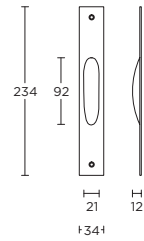

formani.com/P105

MG1910/96