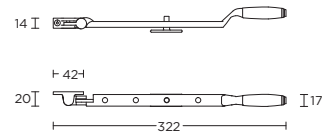

RU-1938

formani.com/P060

- 4 12
- 14 15

solid casement stay with two pins including slide guide channel

massieve raamuitzetter met twee stelpennen inclusief geleiderail

1910T-DK-O

formani.com/P061

non-locking tilt and turn window handle

- 12 14
- 15

draaikiepgarnituur niet afsluitbaar

more options available: pricelist or formani.com/002P