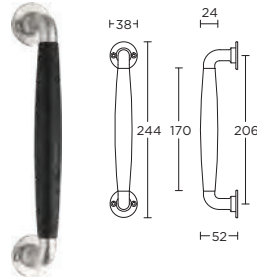

MG1932B

formani.com/P098

solid pull handle
for timber doors

massieve greep
tbv houten
deuren