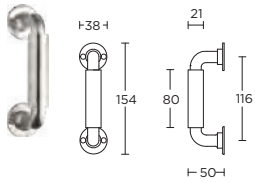

formani.com/P091

solid pull handle for timber doors

massieve greep tbv houten deuren

MG1923A

formani.com/P092

solid pull handle for timber doors

massieve greep tbv houten deuren

MG1923B