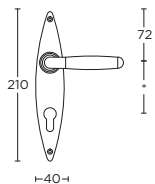

1932GRO

12/24

14/24

formani.com/P013

solid sprung lever handle attached to rose
also available on plate on request

massieve deurkruk vast-draaibaar
geveerd op rozet
op verzoek ook op schild leverbaar

MSN38

MSY50

MRR38MWC

1932GRV

12/24

14/24

formani.com/P014

solid sprung lever handle attached to rose
also available on plate on request

massieve deurkruk vast-draaibaar
geveerd op rozet
op verzoek ook op schild leverbaar

GSNV38

GSYV38

GRV-VBWC

1932GPO

12/24

formani.com/P015

1932GPOSFC

1932GPON*

1932GPOY*

1932GPOWC*

solid sprung lever handle on plate

*state distance on order

massieve deurkruk vast-draaibaar
geveerd op schild

*afstand opgeven bij bestelling

more options available:
pricelist of formani.com/001P

satin black

satin nickel

bright nickel

brass unlacquered

ebony wood