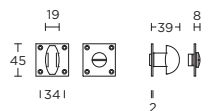

turn and release set

12 14

toiletgarnituur

15