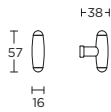

solid cabinet knob

massieve
meubelknop