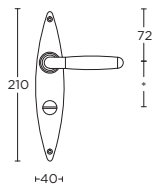

1932GPOWC*

solid sprung lever handle on plate

*state distance on order

massieve deurkruk vast-draaibaar
geveerd op schild

*afstand opgeven bij bestelling

more options available:
pricelist of formani.com/001P

satin black

satin nickel

bright nickel

brass unlacquered

ebony wood