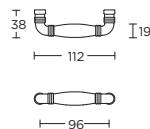

solid cabinet handle

massieve meubelgreep

MG1932/160

formani.com/P113

solid cabinet handle

massieve meubelgreep

MG1934/96

formani.com/P114