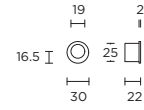

formani.com/P104

F780