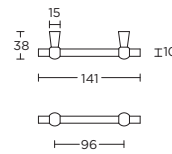

formani.com/P106

solid cabinet handle

massieve meubelgreep

MG1910/128