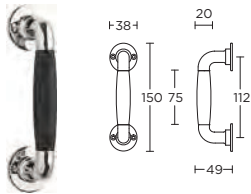

MG1932B

formani.com/P098

solid pull handle
for timber doors

massieve greep
tbv houten
deuren

MG1932C

formani.com/P099

solid pull handle
for timber doors

massieve greep
tbv houten
deuren