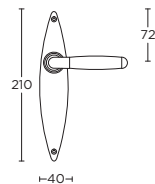

1932GPOSFC