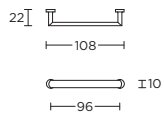

MG1929/96

formani.com/P109