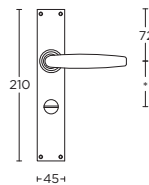

1938GP

1938GPWC*

12 14

solid sprung lever handle attached to plate

*state distance on order

massieve deurkruk vast-draaibaar geveerd op schild

*afstand opgeven bij bestelling

more options available:
pricelist or formani.com/001P

1948GRL

12 14

15

solid sprung lever handle attached to rose
also available on plate on request

massieve deurkruk vast-draaibaar geveerd op rozet op verzoek ook op schild leverbaar

formani.com/P023

MSN38

MSY50

MRLMWC

1952GRR50

12 24

14 24

solid sprung lever handle attached to rose
also available on plate on request

massieve deurkruk vast-draaibaar geveerd op rozet op verzoek ook op schild leverbaar

formani.com/P024

MSN50

MSY50

GRR-VBWC