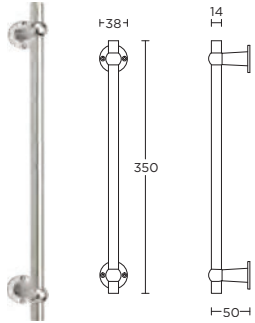

massieve tochtborstel

F510

bell push with stainless steel bell button

13 15

beldrukker met roestvast stalen drukkertje

F510

formani.com/P090

MG1910T