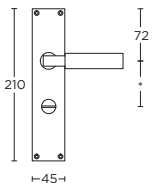

- 12 satin nickel
- 14 bright nickel
- 15 brass unlacquered
- 24 ebony wood

1930MP

14/24
formani.com/P010

1930MP5FC

1930MPN*

1930MPY*

1930MPWC*

solid unsprung lever handle on plate