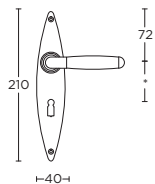

1932GRO

12/24

14/24

formani.com/P013

solid sprung lever handle attached to rose
also available on plate on request

massieve deurkruk vast-draaibaar
geveerd op rozet
op verzoek ook op schild leverbaar

MSN38

MSY50

MRR38MWC

1932GRV

12/24

14/24

formani.com/P014

solid sprung lever handle attached to rose
also available on plate on request

massieve deurkruk vast-draaibaar
geveerd op rozet
op verzoek ook op schild leverbaar

GSNV38

GSYV38

GRV-VBWC

1932GPO

12/24

formani.com/P015

1932GPOSFC

1932GPON*

1932GPOY*

1932GPOWC*

solid sprung lever handle on plate

*state distance on order

massieve deurkruk vast-draaibaar
geveerd op schild

*afstand opgeven bij bestelling

more options available:
pricelist of formani.com/001P

satin black

satin nickel

bright nickel

brass unlacquered

ebony wood