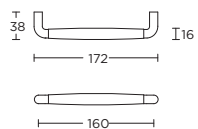

solid cabinet handle

massieve meubelgreep

MG1932/160

formani.com/P113