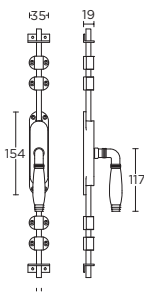

more options available:
pricelist or formani.com/003P

KO-1934

formani.com/P079

espagnolette bolt with top and bottom receiver plate, two rods and four rod guides standard to suit 2900mm

4 24

12 24

14 24

15 24

krukespagnolet inclusief vier geleiders, twee eindstukjes en twee stangen standaard geschikt tot 2900mm

more options available:
pricelist or formani.com/003P

KO-1938

formani.com/P080

espagnolette bolt with top and bottom receiver plate, two rods and four rod guides standard to suit 2900mm