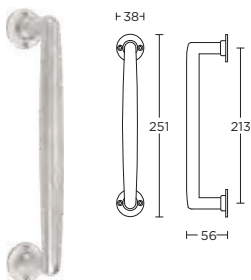

MG1934C

formani.com/P100

solid pull handle
for timber doors

massieve greep
tbv houten
deuren

MG1938

formani.com/P101

solid pull handle
for timber doors

massieve greep
tbv houten
deuren