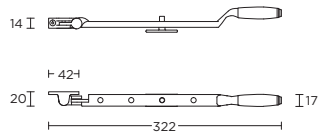

RU-1932

formani.com/P058

- 12 24
- 14 24
- 15 24

solid casement stay with two pins including slide guide channel

massieve raamuitzetter met twee stelpennen inclusief geleiderail

RU-1934

formani.com/P059

- 12 24
- 14 24
- 15 24