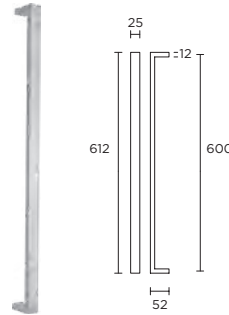

LSQ1055

formani.com/K048

solid pull handle for timber, glass or aluminium doors
bolt-through and back to back fixings

massieve greep tbv houten, glazen of aluminium deuren doorgaande of paarsgewijze bevestiging