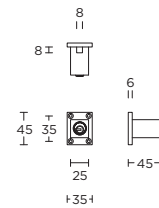

E-LOCK8

formani.com/K040

lock for espagnolette rod 8mm

slot ten behoeve van espagnoletstang 8mm

1 satin stainless steel

2 PVD satin stainless steel

3 polished stainless steel

4 satin black

5 PVD satin black

9 white