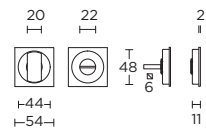

1 satin stainless steel

3 polished stainless steel

4 satin black

5 PVD satin black

9 white

LSQ54S

set of flush pulls for glue fixing including spindle (lock not included)

set inbouwkommen te verlijmen inclusief stift (excl. slot)