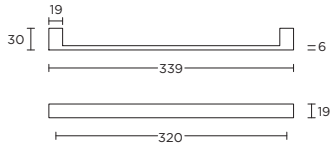

LSQ140/320

formani.com/K082

solid cabinet handle

massieve meubelgreep

JB20M
BY JAN DES BOUVRIE

formani.com/K083

solid cabinet knob

massieve meubelknop

LSQK-25

formani.com/K084

solid cabinet knob

massieve meubelknop

LSQ40V

formani.com/K085

solid knob

massieve knop