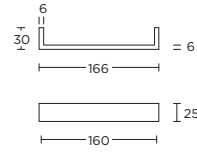

LSQ70/160

formani.com/K077

solid cabinet handle

massieve meubelgreep