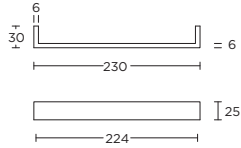

massieve meubelgreep

LSQ70/160

formani.com/K077

solid cabinet handle

massieve meubelgreep

LSQ70/224

formani.com/K078

solid cabinet handle