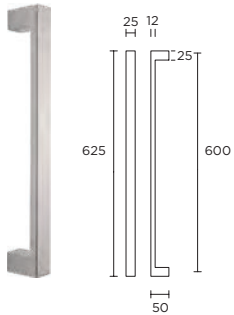

LSQ1045

formani.com/K047

solid pull handle for timber, glass or aluminium doors
bolt-through, concealed or back to back fixings

massieve greep tbv houten, glazen of aluminium deuren doorgaande, niet-doorgaande of paarsgewijze bevestiging