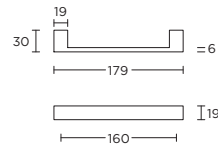

formani.com/K081

solid cabinet handle

massieve meubelgreep

1 satin stainless steel

3 polished stainless steel

4 satin black

9 white