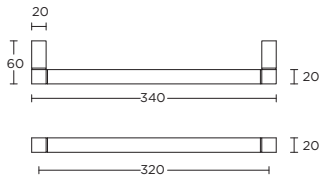

JB20/320
BY JAN DES BOUVRIE

formani.com/K076

solid cabinet handle

massieve meubelgreep