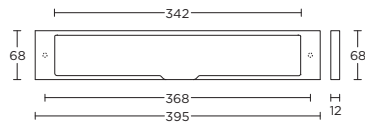

formani.com/K055

solid letter plate
massieve
buitenbriefplaat