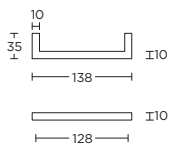

massieve meubelgreep

LSQ80/96

formani.com/K079

solid cabinet handle

massieve meubelgreep

LSQ80/128

formani.com/K080

solid cabinet handle