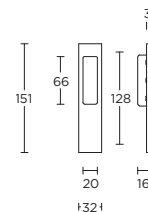

formani.com/K074

LSQ23

flush pull for glue fixing

inbouwkom te verlijmen

formani.com/K075

JB20/320  
BY JAN DES BOUVRIE

formani.com/K076

solid cabinet handle