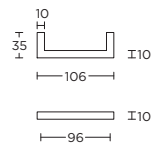

LSQ80/96

formani.com/K079

solid cabinet handle

massieve meubelgreep