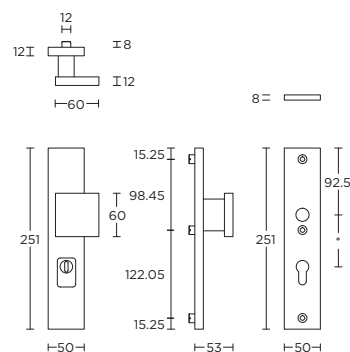

solid security plates with fixed knob to suit lever handle with cylinder protection cover

*state distance on order

massieve veiligheidsschilden met vaste knop, ten behoeve van deurkruk met kerntrekbeveiliging

*afstand opgeven bij bestelling

more options available:
pricelist or formani.com/003K

1 satin stainless steel

2 PVD satin stainless steel

3 polished stainless steel

4 satin black

5 PVD satin black

9 white