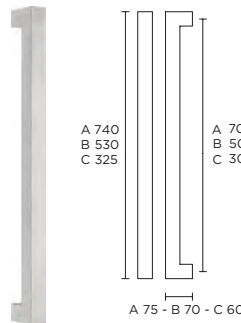

massieve greep tbv houten, glazen of aluminium deuren doorgaande, niet-doorgaande of paarsgewijze bevestiging

formani.com/K045

**LSQ1035**

solid pull handle for timber, glass or aluminium doors bolt-through, concealed or back to back fixings