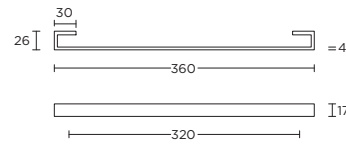

BM20/320

solid cabinet handle

massieve meubelgreep

formani.com/L014

BM20M

solid cabinet knob

massieve meubelknop

formani.com/L015

1 satin stainless steel

4 satin black