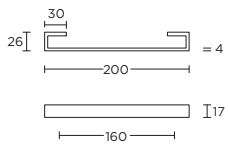

BM20/160

solid cabinet handle

massieve meubelgreep

formani.com/L013