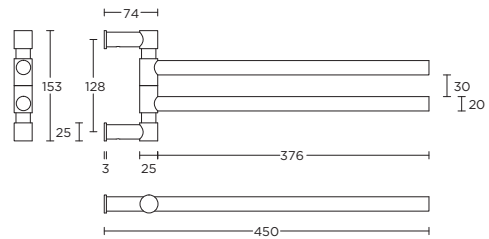

PB450

formani.com/A066

swivel towel bar

draaibare handdoekstang

1 4

PB300

formani.com/A067

1 4