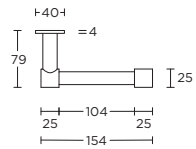

reserve toiletrolhouder

formani.com/A082

1 satin stainless steel AISI 316

4 satin black

20 corian®

PB202

toilet roll holder

toiletrolhouder