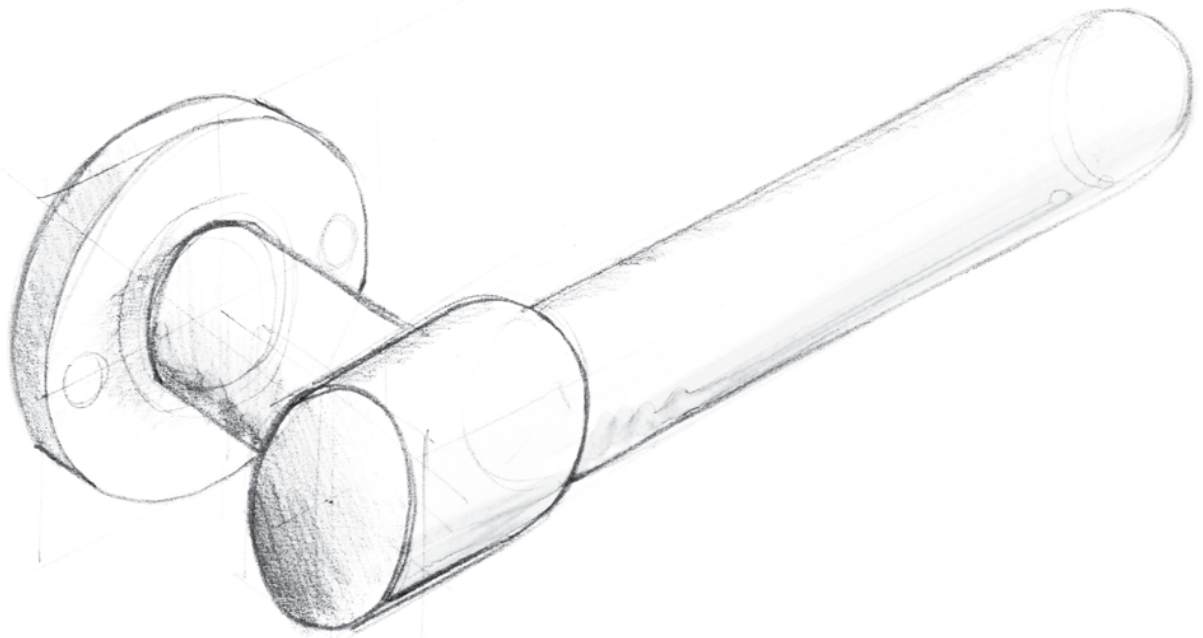

Deurbeslag

Deurkrukken	112
Accessoires deurkrukken	115

Raambeslag

Raamboompjes	117
Raamuitzetters	117
Draaikiepbeslag	117
Krukespagnoletten	119
Raamgrepen	120

Voordeurbeslag

Voordeurknoppen	121
Grepen	121
Veiligheidscilinderrozetten	121
Veiligheidsschilden	122
Briefplaten	123
Beldrukkers	123

Accessoires

Meubelgrepen	124
Meubelknoppen	124
Knoppen	124
Glasdeurknoppen	125
Luikringen	125
Hefschuifdeurbeslag	125
Deurstoppen	126
Haken	126

Badkameraccessoires

Handdoekhouders	127
Toiletborstelhouders	128
Zeepdispensers	129
Tandenborstelhouders	130
Haken	130
Toiletrolhouders	131

P. Panton.