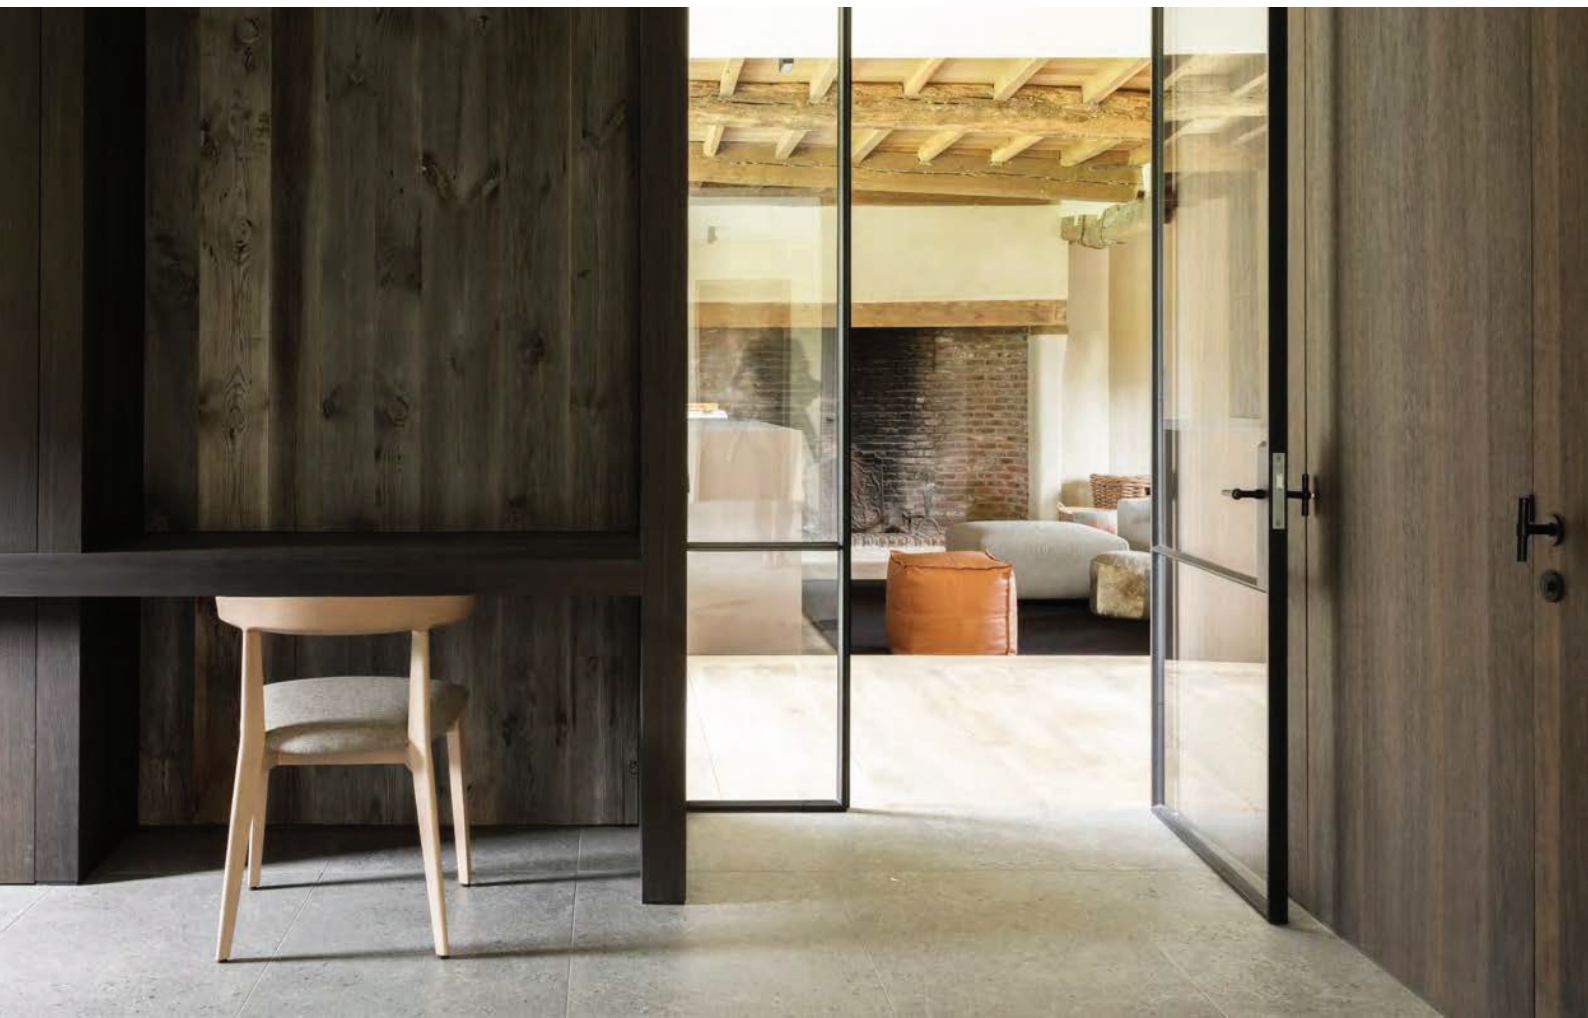

Deurle, Belgium

ONE reference: Private residence

Interior design: JUMA Architects

Photography: Annick Vernimmen

Product: ONE PB14 (left),

ONE PBT20XL/50 (right) satin black