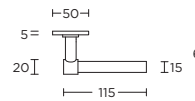

- PBN50
- PBY50
- PBB50
- PBWC50