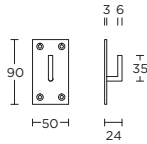

formani.com/A061

PB90

solid hook fixed on plate

massieve haak vast op onderplaat

**more options available:
pricelist or formani.com/004A**

formani.com/A062

1 satin stainless steel

4 satin black