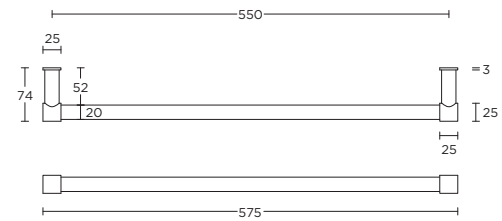

7 bronze

9 white

PB550

formani.com/A063

towel bar

handdoekstang

PB750

formani.com/A064