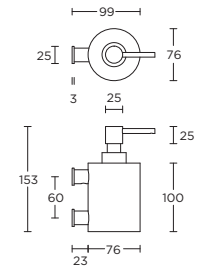

PB501

formani.com/A072

soap dispenser for wall mounting

zeepdispenser met muurbevestiging