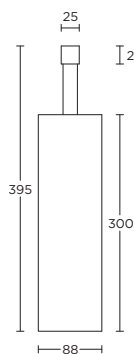

PB450

formani.com/A066

swivel towel bar

draaibare handdoekstang

1 4

PB300

formani.com/A067

1 4

toilet brush holder
free standing
toiletborstelhouder
vrijstaand

PB301

formani.com/A068

1 4

toilet brush
holder for wall
mounting
toiletborstel-
houder met
muurbevestiging

PB302

formani.com/A069

1 20

toilet brush holder
free standing
toiletborstelhouder
vrijstaand

PB303

formani.com/A070

1 20

toilet brush
holder for wall
mounting
toiletborstel-
houder met
muurbevestiging

1 satin stainless steel AISI 316

4 satin black

20 corian®