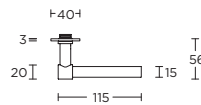

massieve deurkruk vast-draaibaar dubbel geveerd op rozet

- PBN50
- PBY50
- PBB50
- PBWC50

PBL15XLP236

formani.com/A003

PBL15XLP236SFC PBL15XLP236N* PBL15XLP236Y* PBL15XLP236WC*

solid unsprung lever handle attached to plate fixings visible on one side only