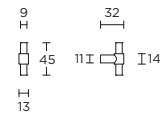

PB195/96

formani.com/A049

- 1 4
- 5 7
- 9 10

solid cabinet handle

massieve meubelgreep

PB195/128

formani.com/A050

- 1 4
- 5 7
- 9 10

solid cabinet handle

massieve meubelgreep

PB195/160

formani.com/A051

- 1 4
- 5 7
- 9 10

solid cabinet handle

massieve meubelgreep

PB9

formani.com/A052

solid cabinet knob
massieve meubelknop

- 1 4
- 5 7
- 9 10

PB14

formani.com/A053

solid cabinet knob
massieve meubelknop

- 1 4
- 5 7
- 9 10

PBT15V/50

formani.com/A054

solid knob fixed on rose
massieve knop vast op rozet

- 1 4
- 5 7
- 9 10

1 satin stainless steel

4 satin black

5 PVD satin black

7 bronze

9 white

10 PVD satin gold