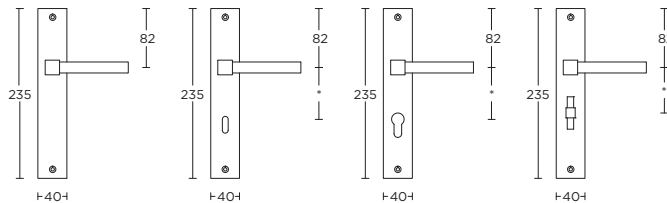

massieve deurkruk vast-draaibaar dubbel geveerd op rozet

- PBN50
- PBY50
- PBB50
- PBWC50

PBL15XLP236

formani.com/A003

PBL15XLP236SFC PBL15XLP236N* PBL15XLP236Y* PBL15XLP236WC*

solid unsprung lever handle attached to plate fixings visible on one side only