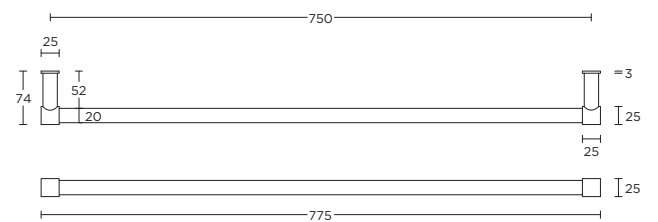

PB750

formani.com/A064

towel bar

handdoekstang