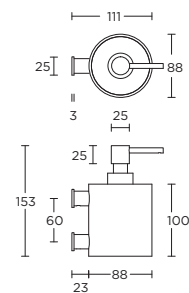

formani.com/A074

soap dispenser for wall mounting

zeepdispenser met muurbevestiging