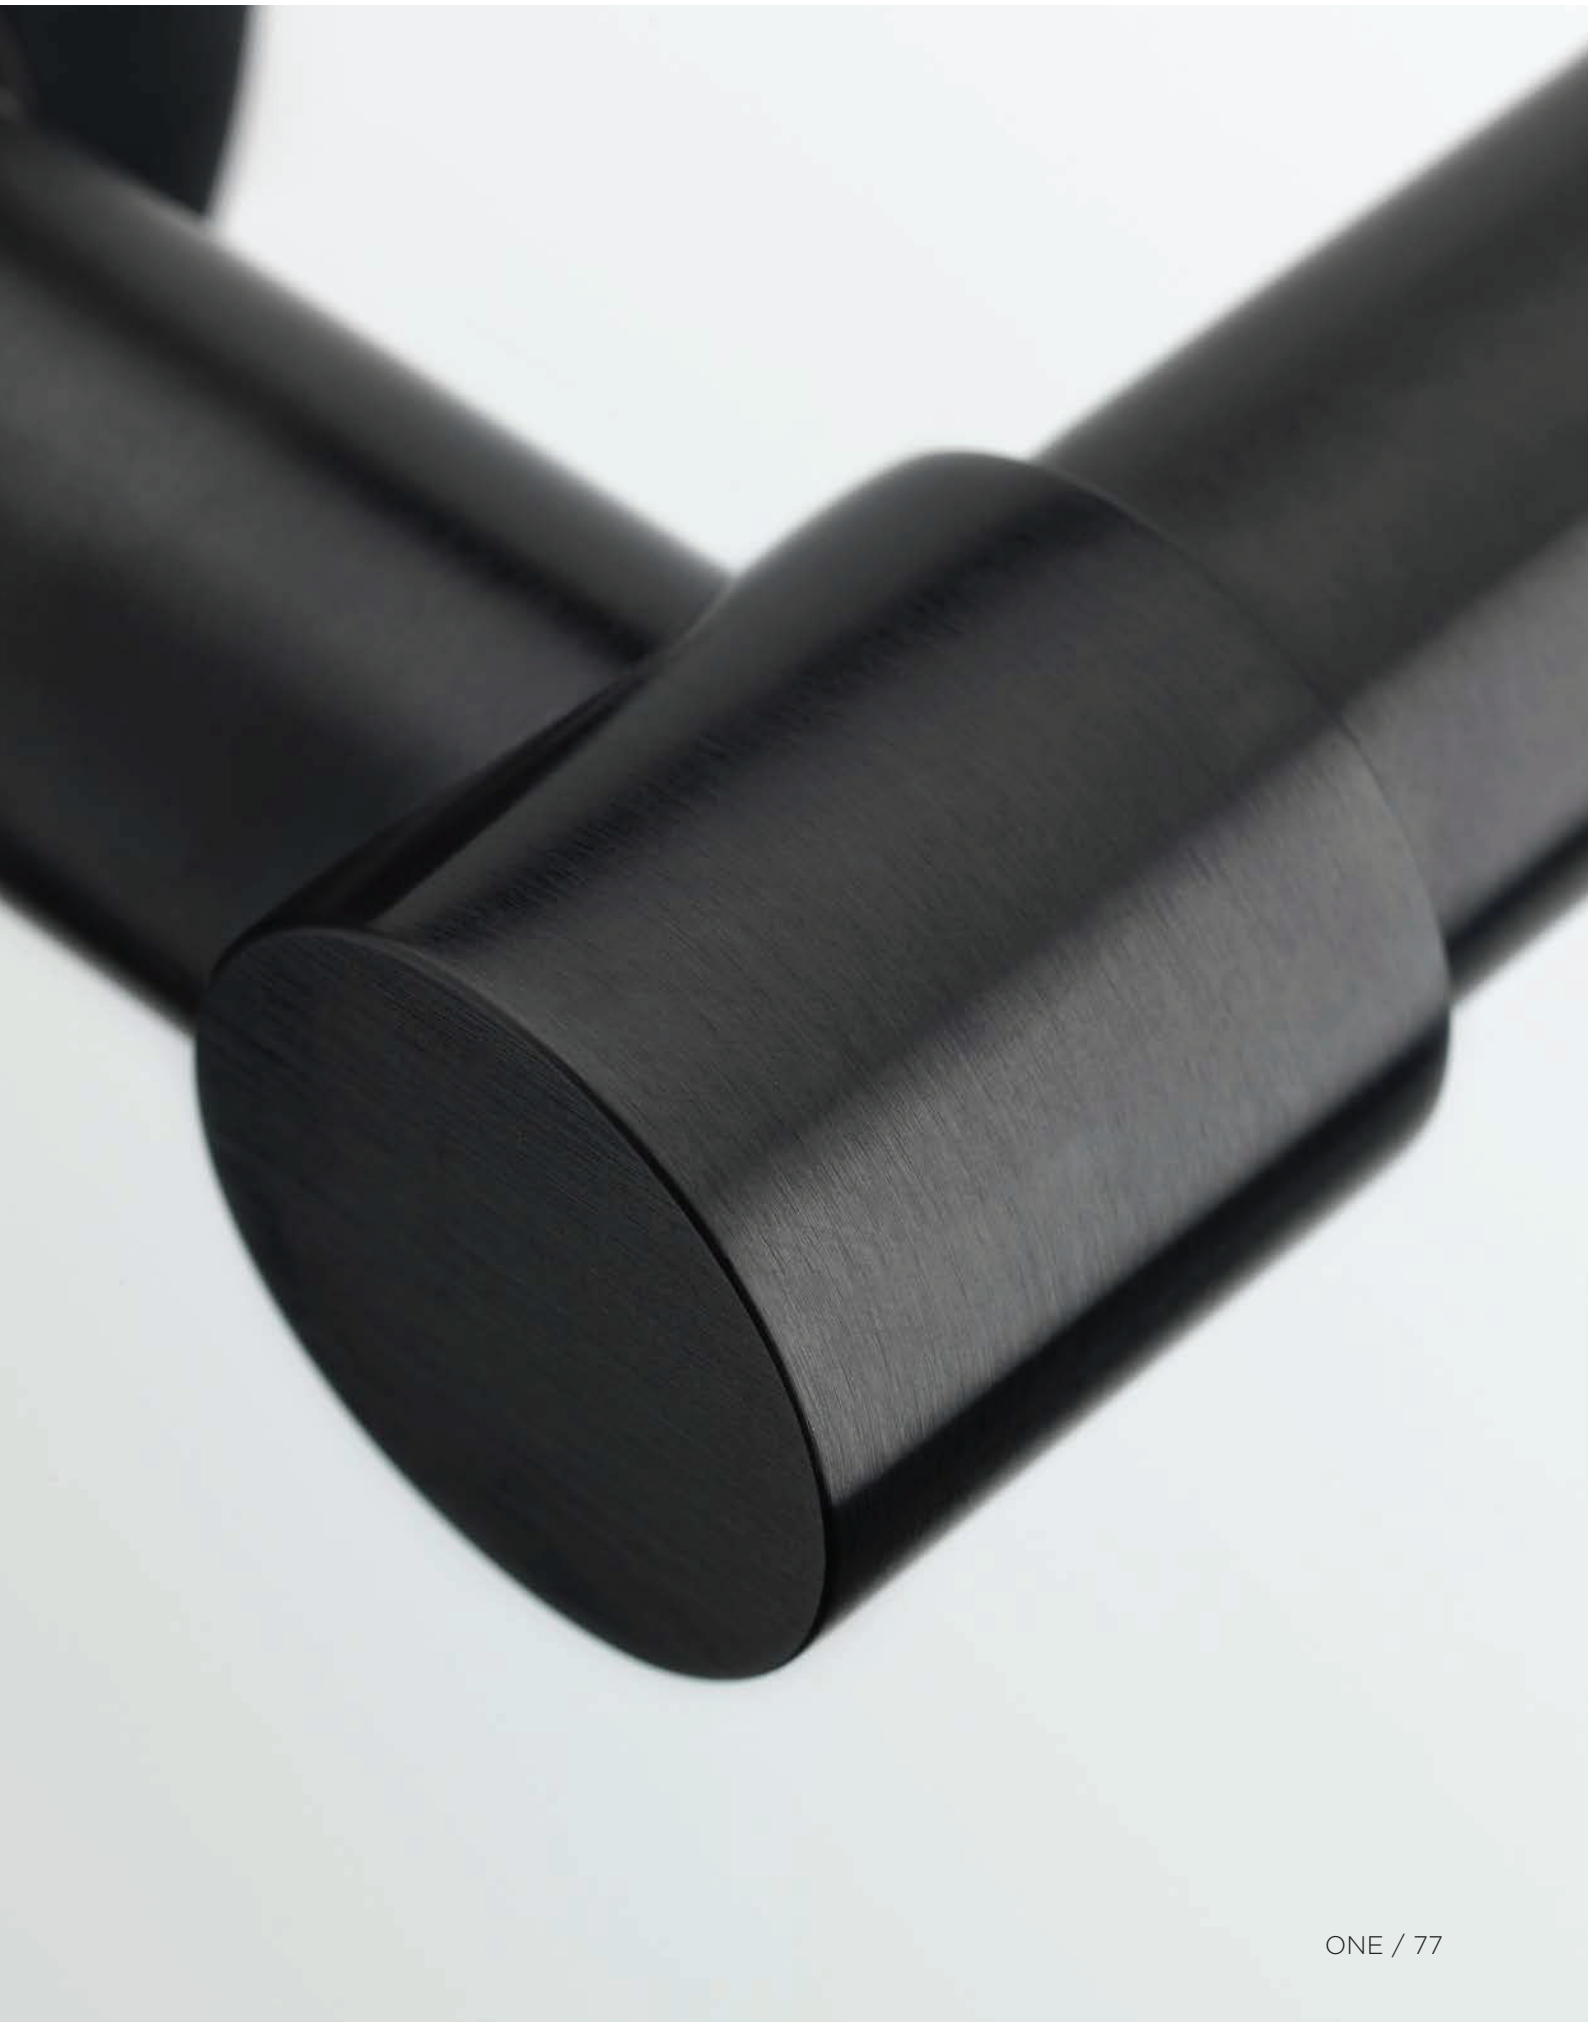

ONE

by Piet Boon

A true icon

A true icon

Simplicity is the essence of the design of our iconic ONE collection by Piet Boon, with the cylindrical volume forming its core. The clean lines and high-quality finish embody beauty and refinement, forming a coherent, elegant whole. It's safe to say that the ONE collection has developed into a true icon in the world of door handles and interior design.