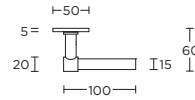

PBL15/50

formani.com/A001

solid double sprung lever handle attached to rose

massieve deurkruk vast-draaibaar dubbel geveerd op rozet

- PBN50
- PBY50
- PBB50
- PBWC50

PBL15XL/50

formani.com/A002

solid double sprung lever handle attached to rose