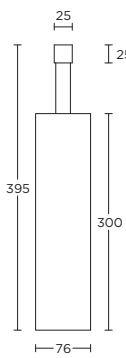

PB450

formani.com/A066

swivel towel bar

draaibare handdoekstang

1 4

PB300

formani.com/A067

1 4

toilet brush holder
free standing
toiletborstelhouder
vrijstaand

PB301

formani.com/A068

1 4

toilet brush
holder for wall
mounting
toiletborstel-
houder met
muurbevestiging

PB302

formani.com/A069

1 20

toilet brush holder
free standing
toiletborstelhouder
vrijstaand

PB303

formani.com/A070

1 20

toilet brush
holder for wall
mounting
toiletborstel-
houder met
muurbevestiging

1 satin stainless steel AISI 316

4 satin black

20 corian®