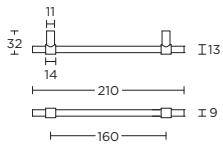

formani.com/A051

- 1 4
- 5 7
- 9 10

solid cabinet handle

massieve meubelgreep

PB9

formani.com/A052

solid cabinet knob
massieve meubelknop

- 1 4
- 5 7
- 9 10