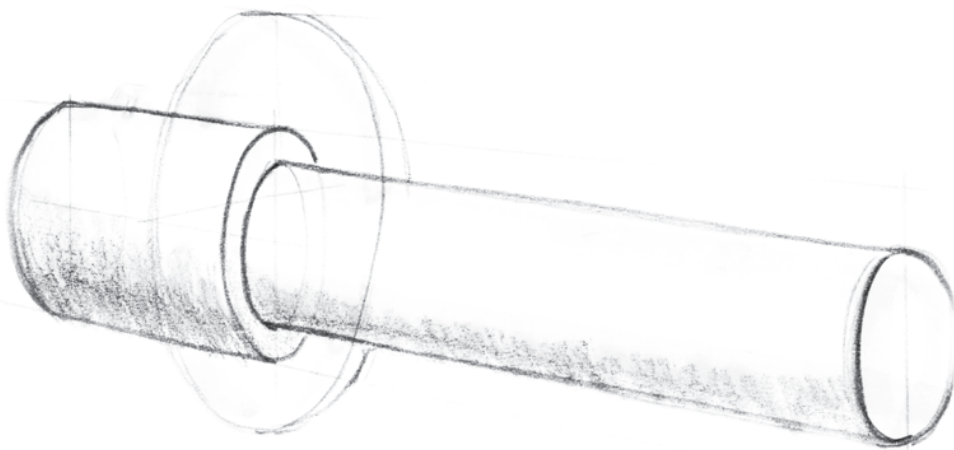

Deurbeslag

Deurkrukken	112
Accessoires deurkrukken	115

Raambeslag

Raamboompjes	117
Raamuitzetters	117
Draaikiepbeslag	117
Krukespagnoletten	119
Raamgrepen	120

Voordeurbeslag

Voordeurknoppen	121
Grepen	121
Veiligheidscilinderrozetten	121
Veiligheidsschilden	122
Briefplaten	123
Beldrukkers	123

Accessoires

Meubelgrepen	124
Meubelknoppen	124
Knoppen	124
Glasdeurknoppen	125
Luikringen	125
Hefschuifdeurbeslag	125
Deurstoppen	126
Haken	126

Badkameraccessoires

Handdoekhouders	127
Toiletborstelhouders	128
Zeepdispensers	129
Tandenborstelhouders	130
Haken	130
Toiletrolhouders	131

P. Panton.