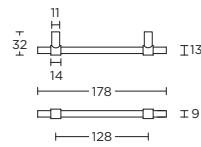

formani.com/A050

- 1 4
- 5 7
- 9 10

solid cabinet handle

massieve meubelgreep

PB195/160