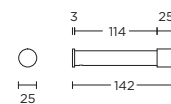

formani.com/A082

1 satin stainless steel AISI 316

4 satin black

20 corian®