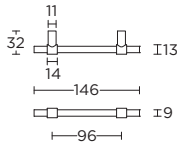

PB195/96

formani.com/A049

- 1 4
- 5 7
- 9 10

solid cabinet handle

massieve meubelgreep

PB195/128