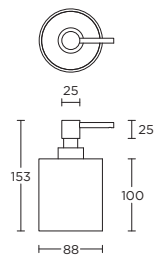

soap dispenser for wall mounting

zeepdispenser met muurbevestiging

PB502

formani.com/A073

soap dispenser free standing

zeepdispenser vrijstaand

PB503

formani.com/A074