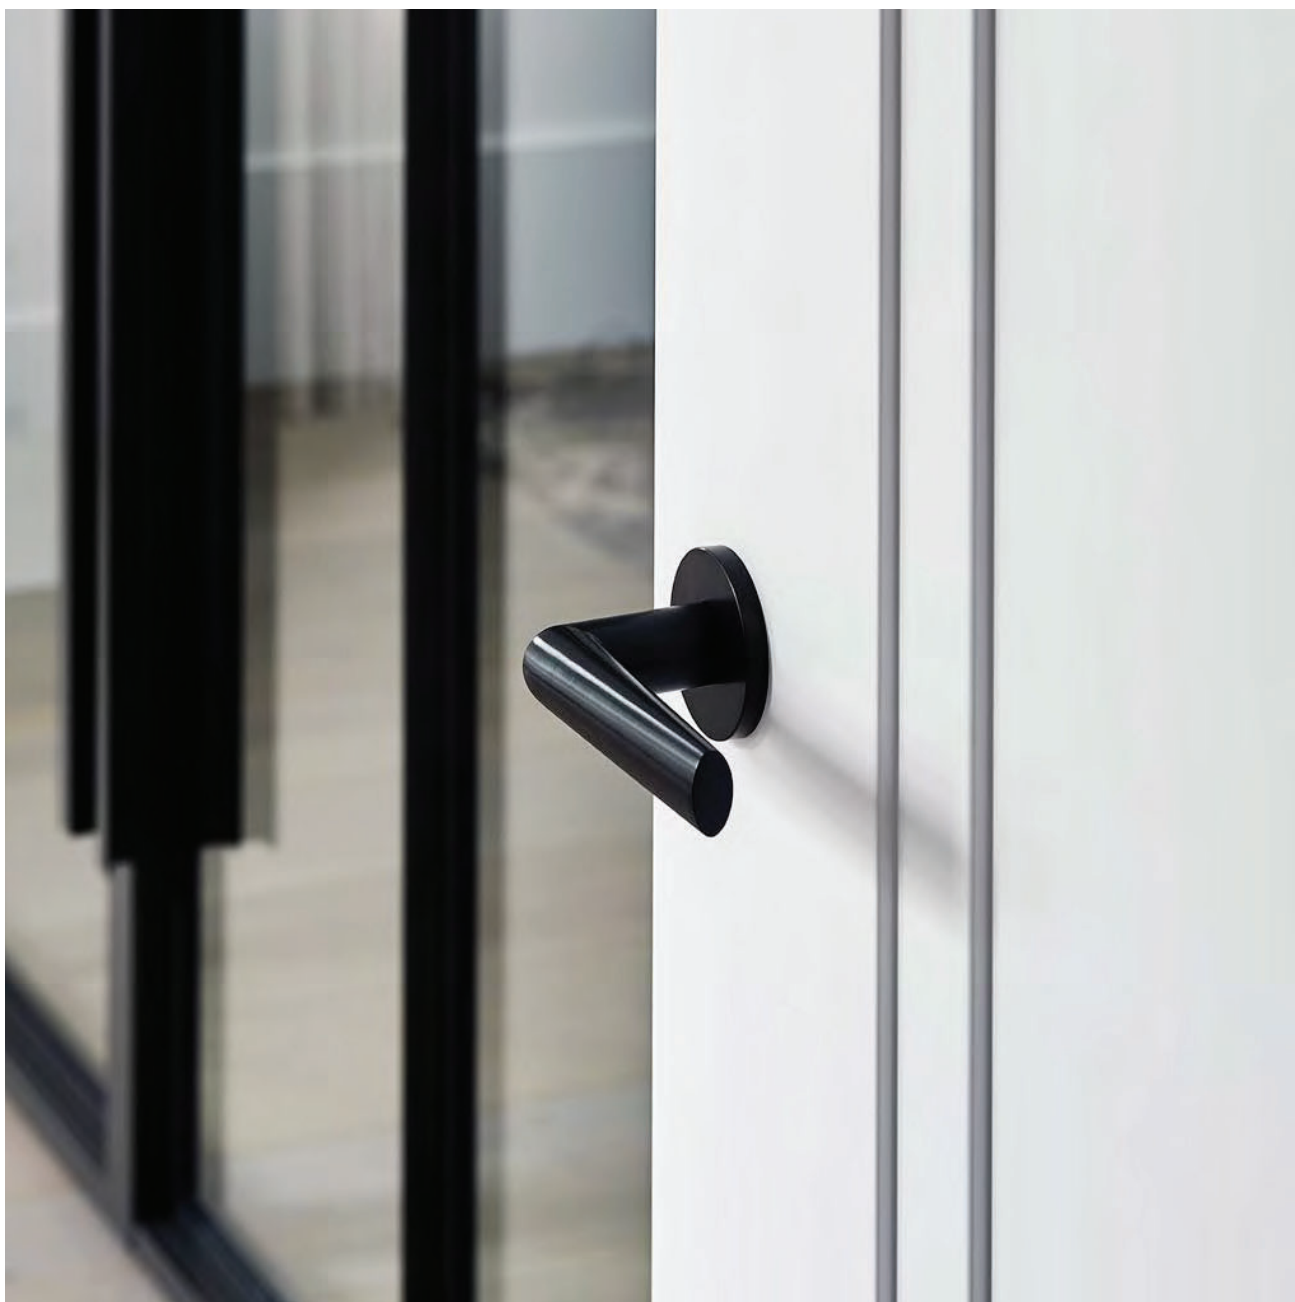

Rotterdam, the Netherlands

INC reference: Private residence
Interior design: Studio Piet Boon
Photography: Dennis Brandsma
Product: INC PBI103 (left), PBI101 (right) PVD satin black