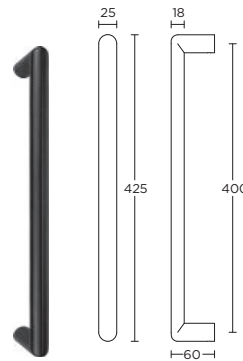

1 satin stainless steel

5 PVD satin black

PBI200V

solid front door knob

massieve vaste voordeurknop

formani.com/C018

PBI400

solid pull handle for timber, glass or aluminium doors bolt-through, concealed or back to back fixings