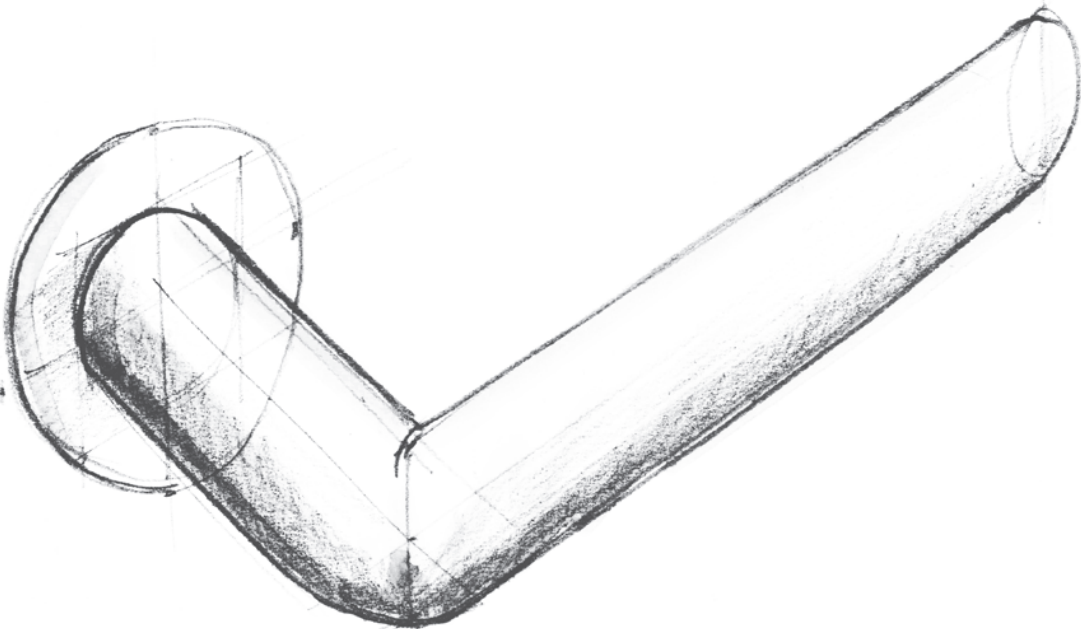

Deurbeslag

Deurkrukken	184
Accessoires deurkrukken	185

Raambeslag

Draaikiepbeslag	187

Voordeurbeslag

Voordeurknoppen	189
Grepen	189
Veiligheidscilinderrozetten	189

Accessoires

Meubelgrepen	189
Meubelknoppen	189
Hefschuifdeurbeslag	190

P. Panton.