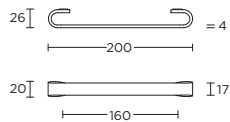

TB200V

solid fixed front door knob 1
massieve vaste voordeurknop

formani.com/M006

TB500

formani.com/M007

solid pull handle for timber, glass or aluminium doors bolt through, concealed or back to back fixings 1

massieve greep tbv houten, glazen of aluminium deuren doorgaande, niet-doorgaande of paarsgewijze bevestiging

TB20/160

formani.com/M008

solid cabinet handle 1
massieve meubelgreep

TB20/320

formani.com/M009

solid cabinet handle 1
massieve meubelgreep

TB20M

formani.com/M010

solid cabinet knob 1
massieve meubelknop

TB230

formani.com/M011

single solid internal lift-up sliding door handle with external flush pull 1
*state distance on order
massieve set hefschuifdeurbeslag inclusief inbouwkom voor buitenzijde
*afstand opgeven bij bestelling
more options available:
pricelist or formani.com/001M