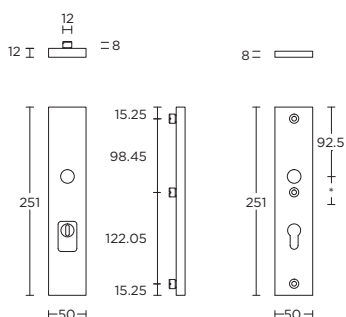

1 3

solid security plates to suit lever handles with cylinder protection cover

*state distance on order

massieve veiligheidsschilden ten behoeve van deurkrukken met kerntrekbeveiliging

*afstand opgeven bij bestelling

more options available: pricelist or formani.com/O050

FV48

formani.com/O026

bell push with stainless steel bell button 1 3

beldrukker met roestvast stalen drukkertje