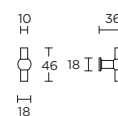

formani.com/O032

1 satin stainless steel

3 polished stainless steel