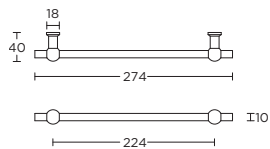

formani.com/O031

1 3

solid cabinet handle

massieve meubelgreep

FV190

solid cabinet knob

massieve meubelknop

1 3

formani.com/O032

1 satin stainless steel

3 polished stainless steel