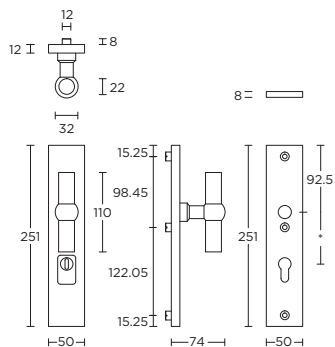

1 3

solid security plates with fixed knob to suit lever handle with cylinder protection cover

*state distance on order

massieve veiligheidsschilden met vaste knop, ten behoeve van deurkruk met kerntrekbeveiliging

*afstand opgeven bij bestelling

more options available: pricelist or formani.com/O050