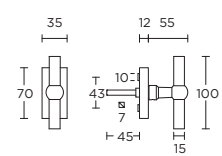

non-locking tilt and turn window handle also available on oval rose, on request

draaikiepgarnituur niet afsluitbaar op aanvraag ook op ovale rozet leverbaar

more options available:
pricelist or formani.com/0030