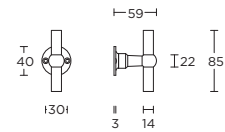

formani.com/O033

FVT85V/40

solid knob fixed
on rose

massieve knop
vast op rozet

**more options available:
pricelist or formani.com/O060**

formani.com/O034

FV230

single solid internal lift-up sliding
door handle with external flush pull
also available on oval base plate,
on request