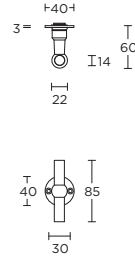

solid unsprung lever handle
attached to rose
ideal lock backset 60mm

massieve deurkruk vast-draaibaar
ongeveer op rozet
ideale doornmaat slot 60mm

more options available:
pricelist or formani.com/0010

FVL100/48