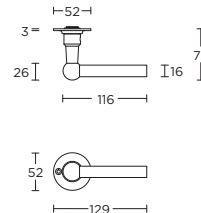

FVT85/40

formani.com/O001

solid unsprung lever handle
attached to rose
ideal lock backset 60mm

massieve deurkruk vast-draaibaar
ongeveer op rozet
ideale doornmaat slot 60mm

more options available:
pricelist or formani.com/0010

FVL100/48

formani.com/O002

solid unsprung lever handle
attached to rose

massieve deurkruk vast-draaibaar
ongeveer op rozet

more options available:
pricelist or formani.com/0010

FVL110/52

formani.com/O003

solid unsprung lever handle
attached to rose

massieve deurkruk vast-draaibaar
ongeveer op rozet

more options available:
pricelist or formani.com/0010

1 satin stainless steel

3 polished stainless steel