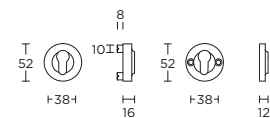

formani.com/O023

1 satin stainless steel

3 polished stainless steel