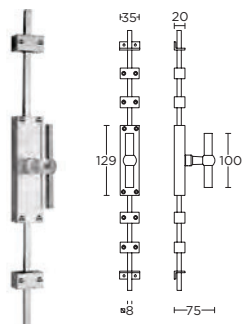

FVL85-DK

non-locking tilt and turn window handle also available on oval rose, on request

draaikiepgarnituur niet afsluitbaar op aanvraag ook op ovale rozet leverbaar

more options available:
pricelist or formani.com/0030

formani.com/0014

FVT100-DK

non-locking tilt and turn window handle also available on oval rose, on request

draaikiepgarnituur niet afsluitbaar op aanvraag ook op ovale rozet leverbaar

more options available:
pricelist or formani.com/0030

formani.com/0015

FVL85-DKLOCK

locking tilt and turn window handle also available on rounded rose, on request

draaikiepgarnituur afsluitbaar op aanvraag ook op afgeronde rozet leverbaar

more options available:
pricelist or formani.com/0030

formani.com/0016

K-FVL85

espagnolette bolt with top and bottom receiver plate, two rods and four rod guides standard to suit 2900mm also available on oval base plate, on request

krukespagnolet inclusief vier geleiders, twee eindstukjes en twee stangen standaard geschikt tot 2900mm op aanvraag ook op ovaal mechanisme leverbaar

more options available:
pricelist or formani.com/0040

formani.com/0017

K-FVT100

espagnolette bolt with top and bottom receiver plate, two rods and four rod guides standard to suit 2900mm also available on oval base plate, on request

krukespagnolet inclusief vier geleiders, twee eindstukjes en twee stangen standaard geschikt tot 2900mm op aanvraag ook op ovaal mechanisme leverbaar

more options available:
pricelist or formani.com/0040

formani.com/0018

E-LOCK8

lock for espagnolette rod 8mm

slot ten behoeve van espagnoletstang 8mm

formani.com/0019