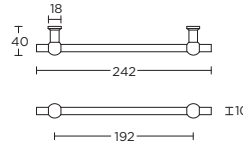

formani.com/O030

1 3

solid cabinet handle

massieve meubelgreep

FV195/224