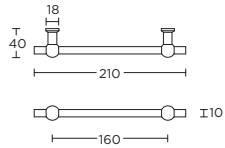

formani.com/O029

1 3

solid cabinet handle

massieve meubelgreep

FV195/192