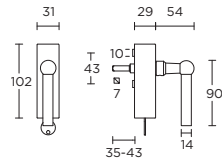

more options available:
pricelist or formani.com/0030

formani.com/0016

K-FVL85

espagnolette bolt with top and bottom receiver plate, two rods and four rod guides standard to suit 2900mm also available on oval base plate, on request