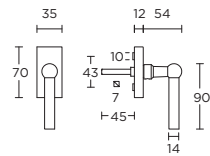

non-locking tilt and turn window handle also available on oval rose, on request

draaikiepgarnituur niet afsluitbaar op aanvraag ook op ovale rozet leverbaar

more options available:
pricelist or formani.com/0030