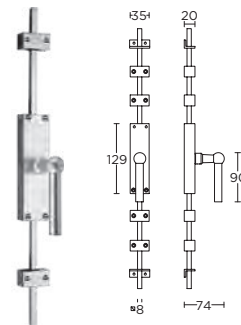

more options available:
pricelist or formani.com/0030

formani.com/0016

K-FVL85

espagnolette bolt with top and bottom receiver plate, two rods and four rod guides standard to suit 2900mm also available on oval base plate, on request