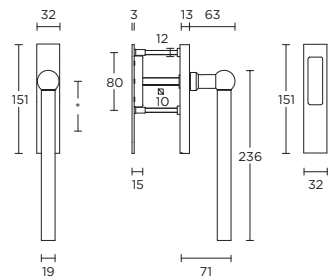

single solid internal lift-up sliding
door handle with external flush pull
also available on oval base plate,
on request

blind or Y69

massieve set hefschuifdeurbeslag
inclusief inbouwkom voor
buitenzijde
op aanvraag ook op ovaal
mechanisme leverbaar

blind of PC69

**more options available:
pricelist or formani.com/O070**