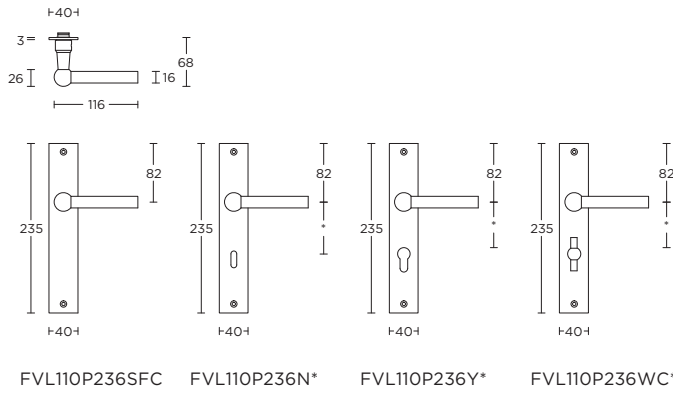

FVL110P236

1 3

solid unsprung lever handle attached to plate
fixings visible on one side only

*state distance on order

massieve deurkruk vast-draaibaar ongeveer op schild een zijde met en een zijde zonder zichtbare bevestiging

*afstand opgeven bij bestelling

more options available:
pricelist or formani.com/O020

FVL125/52

formani.com/O005