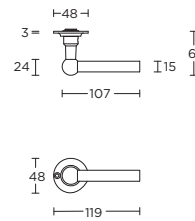

FVT85/40

formani.com/O001

solid unsprung lever handle
attached to rose
ideal lock backset 60mm

massieve deurkruk vast-draaibaar
ongeveer op rozet
ideale doornmaat slot 60mm

more options available:
pricelist or formani.com/0010

FVL100/48

formani.com/O002

solid unsprung lever handle
attached to rose

massieve deurkruk vast-draaibaar
ongeveer op rozet

more options available:
pricelist or formani.com/0010

FVL110/52

formani.com/O003

solid unsprung lever handle
attached to rose

massieve deurkruk vast-draaibaar
ongeveer op rozet

more options available:
pricelist or formani.com/0010

1 satin stainless steel

3 polished stainless steel