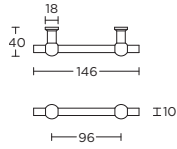

FV195/96

formani.com/O027

1 3

solid cabinet handle

massieve meubelgreep

FV195/128