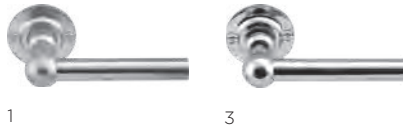

solid unsprung lever handle
attached to rose
ideal lock backset 60mm

massieve deurkruk vast-draaibaar
ongeveer op rozet
ideale doornmaat slot 60mm

more options available:
pricelist or formani.com/0010

FVL100/48