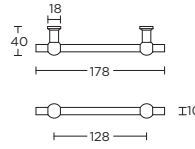

formani.com/O028

1 3

solid cabinet handle

massieve meubelgreep

FV195/160