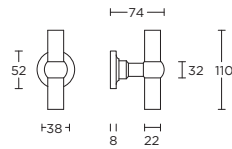

FV22V

solid front door knob fixed on rose

massieve voordeurknop vast op rozet

formani.com/O020