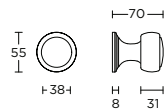

LZ200V

solid front door knob fixed on rose

massieve voordeurknop vast op rozet

formani.com/J013

LZ201V

solid knob fixed on rose

massieve knop vast op rozet

formani.com/J014

LZ185

solid pull handle for timber doors

massieve greep tbv houten deuren

formani.com/J015

LZ185MA

solid pull handle for timber doors

massieve greep tbv houten deuren

formani.com/J016

LZ25M

solid cabinet knob

massieve meubelknop

formani.com/J017

LZ30M

solid cabinet knob

massieve meubelknop

formani.com/J018