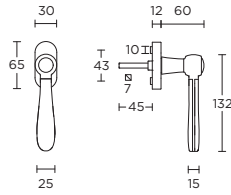

formani.com/J009