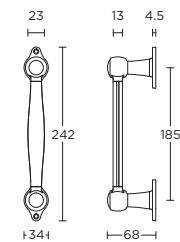

solid pull handle for timber doors

massieve greep tbv houten deuren

formani.com/J015

LZ185MA

solid pull handle for timber doors

massieve greep tbv houten deuren

formani.com/J016

LZ25M