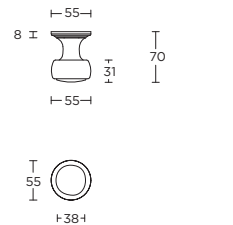

LZ100

1/4

3/4

15/4

formani.com/J001

solid sprung or unsprung lever handle attached to rose

massieve deurkruk vast-draaibaar geveerd of ongeveerd op rozet

LZ100MA

1/23

3/23

15/23

formani.com/J002

solid sprung or unsprung lever handle attached to rose

massieve deurkruk vast-draaibaar geveerd of ongeveerd op rozet

LZ200PD

1

3

15

formani.com/J003

solid unsprung knob to operate on rose with metal sub-rose

massieve knopkruk, ongeveerd op rozet met metalen onderconstructie

1 satin stainless steel

3 polished stainless steel

4 satin black

15 brass unlacquered

23 carrara marble