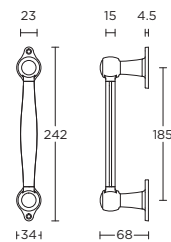

solid pull handle for timber doors

massieve greep tbv houten deuren

formani.com/J015

LZ185MA

solid pull handle for timber doors

massieve greep tbv houten deuren

formani.com/J016

LZ25M