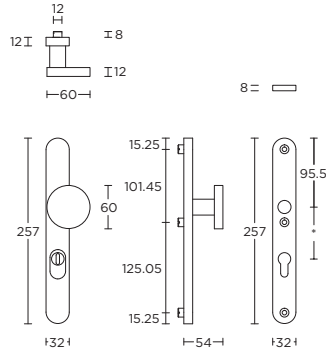

LB60-28KT

formani.com/Q102

- 1
- 2
- 3

solid security plates with fixed knob to suit lever handle with cylinder protection cover

* state distance on order

massieve veiligheidsschilden met vaste knop, ten behoeve van deurkruk met kerntrekbeveiliging

* afstand opgeven bij bestelling

more options available:
pricelist or formani.com/003Q

LBSM-28KT

formani.com/Q103