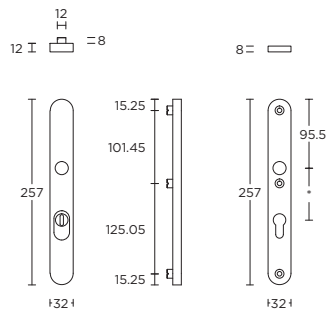

- 1
- 2
- 3

solid security plates to suit lever handles with cylinder protection cover

* state distance on order

massieve veiligheidsschilden ten behoeve van deurkrukken met kerntrekbeveiliging

* afstand opgeven bij bestelling

more options available:
pricelist or formani.com/003Q