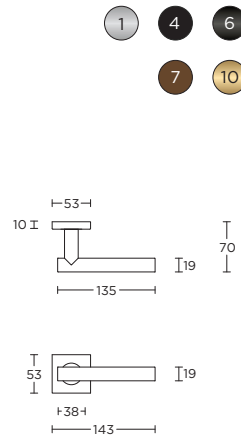

sprung lever handle attached to rose with metal sub-rose

deurkruk vast-draaibaar geveerd op rozet met metalen onderconstructie

- BSQN53
- BSQY53
- BSQB53
- BSQWC53