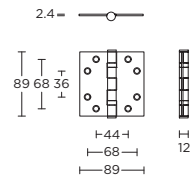

formani.com/Q124

LBS7676