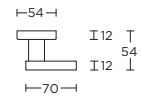

solid front door knob fixed on rose ①

massieve voordeurknop vast op rozet

formani.com/Q096