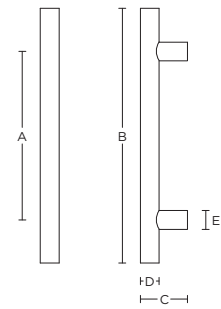

LBT

formani.com/Q097

- ①
- ③
- ④

A	B	C	D Ø	E Ø
200	300	55	19	18
300	500	55	19	18
500	700	55	19	18
300	500	68	25	20
500	700	68	25	20
300	500	73	32	25
500	700	73	32	25
650	810	73	32	25
1000	1200	73	32	25

pull handle for timber, glass or aluminium doors bolt through, concealed or back to back fixings