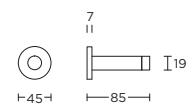

LB25

formani.com/Q120

floor mounted door stop

deurstop, vloer

LB85

formani.com/Q121

wall mounted door stop

deurstop, wand