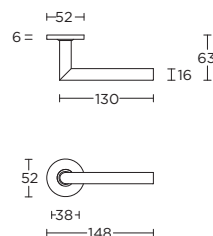

1

sprung lever handle attached to rose with metal sub-rose

deurkruk vast-draaibaar geveerd op rozet met metalen onderconstructie

- LBN50
- LBY50
- LBB50
- LBWC50

1 satin stainless steel

2 PVD satin stainless steel

3 polished stainless steel

4 satin black

6 PVD gunmetal

7 bronze