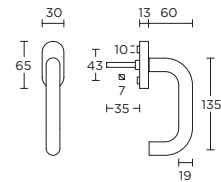

LB1-DK-O

non-locking tilt and turn window handle

draaikiepgarnituur niet afsluitbaar

formani.com/Q053

LB1F-DK-O

non-locking offset tilt and turn window handle

verkropt draaikiepgarnituur niet afsluitbaar