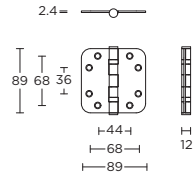

hinge with ball bearings

kogellager-scharnier

formani.com/Q122

LBSA7676