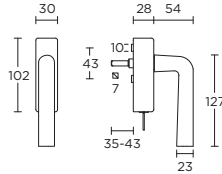

LB10-DKLOCK-O

formani.com/Q074

locking tilt and
turn window
handle

draaikiepgarnituur
afsluitbaar