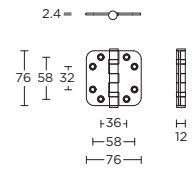

formani.com/Q123

LBS8989