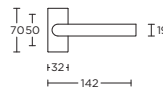

formani.com/Q005

- LBN50
- LBY50
- LBB50
- LBWC50

- PVD satin bronze
- white
- PVD satin gold
- PVD polished copper

LB2-19Q32

4

formani.com/Q006

double sprung lever handle attached to rose with metal sub-rose