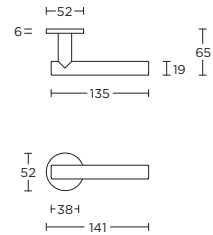

sprung lever handle attached to rose with metal sub-rose
EN1906 class 3 certified

deurkruk vast-draaibaar geveerd op rozet met metalen onderconstructie
EN1906 klasse 3 gecertificeerd

- LBN50
- LBY50
- LBB50
- LBWC50