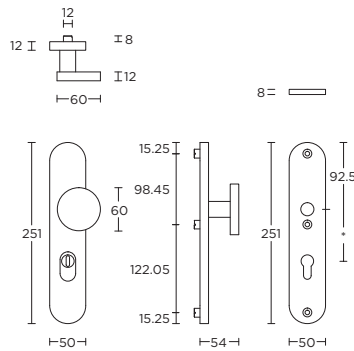

BVEIL-KT

solid security escutcheons with cylinder protection cover

massieve veiligheidscilinderrozet met kerntrekbeveiliging

formani.com/Q099

LB60-50KT

formani.com/Q100

solid security plates with fixed knob to suit lever handle with cylinder protection cover

* state distance on order

massieve veiligheidsschilden met vaste knob, ten behoeve van deurkruk met kerntrekbeveiliging

* afstand opgeven bij bestelling

more options available:
pricelist or formani.com/003Q

LBSM-50KT

formani.com/Q101

solid security plates to suit lever handles with cylinder protection cover

* state distance on order

massieve veiligheidsschilden ten behoeve van deurkrukken met kerntrekbeveiliging

* afstand opgeven bij bestelling

more options available:
pricelist or formani.com/003Q

10 PVD satin gold

11 PVD polished copper