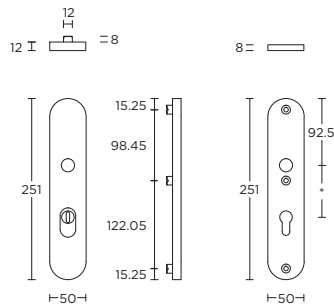

solid security plates to suit lever handles with cylinder protection cover

* state distance on order

massieve veiligheidsschilden ten behoeve van deurkrukken met kerntrekbeveiliging

* afstand opgeven bij bestelling

more options available:
pricelist or formani.com/003Q

10 PVD satin gold

11 PVD polished copper