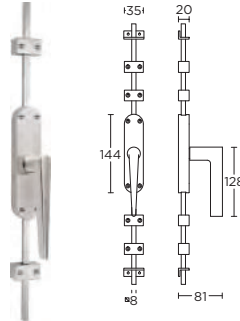

KO-LB21

formani.com/Q087

espagnolette bolt with top and bottom receiver plate, two rods and four rod guides standard to suit 2900mm

krukespagnolet inclusief vier geleiders, twee eindstukjes en twee stangen standaard geschikt tot 2900mm

more options available:
pricelist or formani.com/002Q