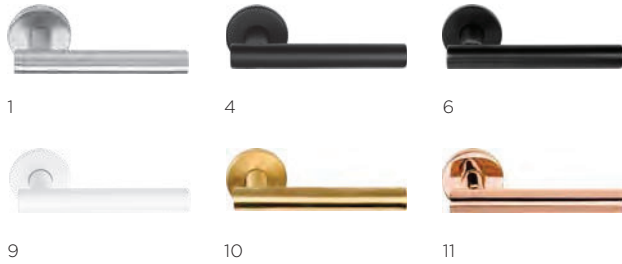

LB4-19

1

4

formani.com/Q017

sprung lever handle attached to rose with metal sub-rose
EN1906 class 3 certified

deurkruk vast-draaibaar geveerd op rozet met metalen onderconstructie
EN1906 klasse 3 gecertificeerd

- LBN50
- LBY50
- LBB50
- LBWC50

LB7-19

1

4

6

9

10

11

formani.com/Q018

sprung lever handle attached to rose with metal sub-rose
EN1906 class 3 certified

deurkruk vast-draaibaar geveerd op rozet met metalen onderconstructie
EN1906 klasse 3 gecertificeerd

- LBN50
- LBY50
- LBB50
- LBWC50

LB7L-19

1

4

formani.com/Q019

sprung lever handle attached to rose with metal sub-rose
EN1906 class 3 certified

deurkruk vast-draaibaar geveerd op rozet met metalen onderconstructie
EN1906 klasse 3 gecertificeerd

- LBN50
- LBY50
- LBB50
- LBWC50

satin stainless steel

satin black

PVD gunmetal

bronze

white

PVD satin gold

PVD polished copper