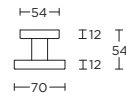

solid front door knob fixed on rose ①

massieve voordeurknop vast op rozet

formani.com/Q095