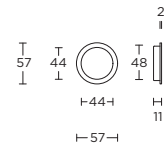

LB57S

set of flush pulls for glue fixing including spindle (lock not included)

set inbouwkommen te verlijmen inclusief stift (exclusief slot)

formani.com/Q112

LB57

flush pull for glue fixing

inbouwkom te verlijmen