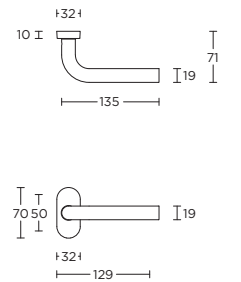

double sprung lever handle attached to rose with metal sub-rose

deurkruk vast-draaibaar dubbel geveerd met metalen onderconstructie geveerd op rozet

- LBN32
- LBY32
- LBB32