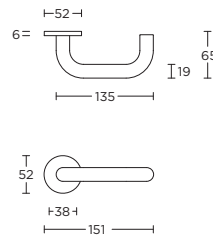

LB1-19

1

formani.com/Q001

1

sprung lever handle attached to rose with metal sub-rose
EN1906 class 3 certified

deurkruk vast-draaibaar geveerd op rozet met metalen onderconstructie
EN1906 klasse 3 gecertificeerd

- LBN50
- LBY50
- LBB50
- LBWC50