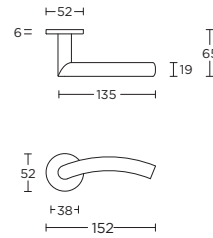

\*afstand opgeven bij bestelling

more options available:  
pricelist or formani.com/001Q

PVD polished copper

LB4-19

1

4

formani.com/Q017

sprung lever handle attached to rose with metal sub-rose  
EN1906 class 3 certified