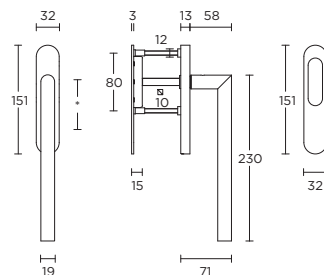

single solid internal lift-up sliding door handle with external flush pull

* blind or Y69

massieve set hefschuifdeurbeslag inclusief schuifdeurkom voor buitenzijde

* blind of PC69

more options available:
pricelist or formani.com/005Q