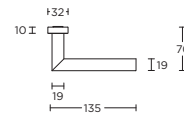

formani.com/Q005

- LBN50
- LBY50
- LBB50
- LBWC50

- PVD satin bronze
- white
- PVD satin gold
- PVD polished copper

LB2-19Q32

4

formani.com/Q006

double sprung lever handle attached to rose with metal sub-rose