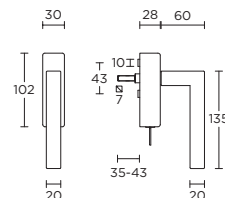

1 satin stainless steel

3 polished stainless steel

4 satin black

6 PVD gunmetal

7 bronze

10 PVD satin gold