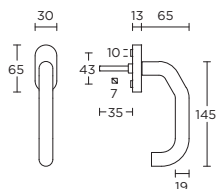

formani.com/Q054