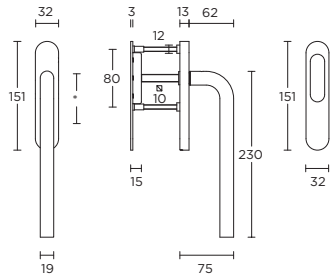

single solid internal lift-up sliding door handle with external flush pull

* blind or Y69

massieve set hefschuifdeurbeslag inclusief schuifdeurkom voor buitenzijde

* blind of PC69

more options available:
pricelist or formani.com/005Q

LB10

formani.com/Q118

floor mounted door stop

deurstop, vloer

LB30

formani.com/Q119

door stop floor and wall mounted

deurstop vloer- en wand

LB25

formani.com/Q120

floor mounted door stop

deurstop, vloer

LB85

formani.com/Q121

wall mounted door stop

deurstop, wand

11 PVD polished copper