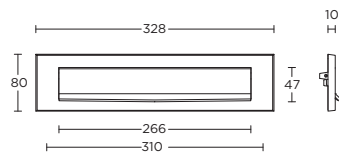

LB535

formani.com/Q104

- 1
- 2
- 3
- 4
- 6
- 7
- 10
- 11

solid letter plat

massieve
buitenbriefplaat