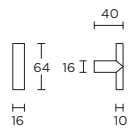

formani.com/D017

PBA16M

solid cabinet knob

massieve  
meubelknop

[formani.com/D018](http://formani.com/D018)

PBA230

single solid internal lift-up sliding  
door handle with external flush pull

\* blind or Y69