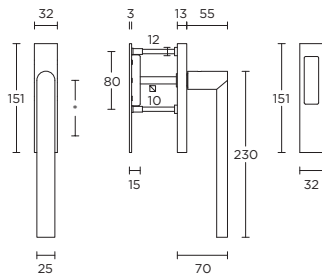

single solid internal lift-up sliding
door handle with external flush pull

* blind or Y69

massieve set hefschuifdeur
beslag inclusief inbouwkom voor
buitenzijde

* blind of PC69