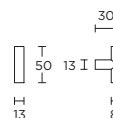

formani.com/D017

PBA16M

solid cabinet knob

massieve  
meubelknop

[formani.com/D018](http://formani.com/D018)

PBA230

single solid internal lift-up sliding  
door handle with external flush pull

\* blind or Y69